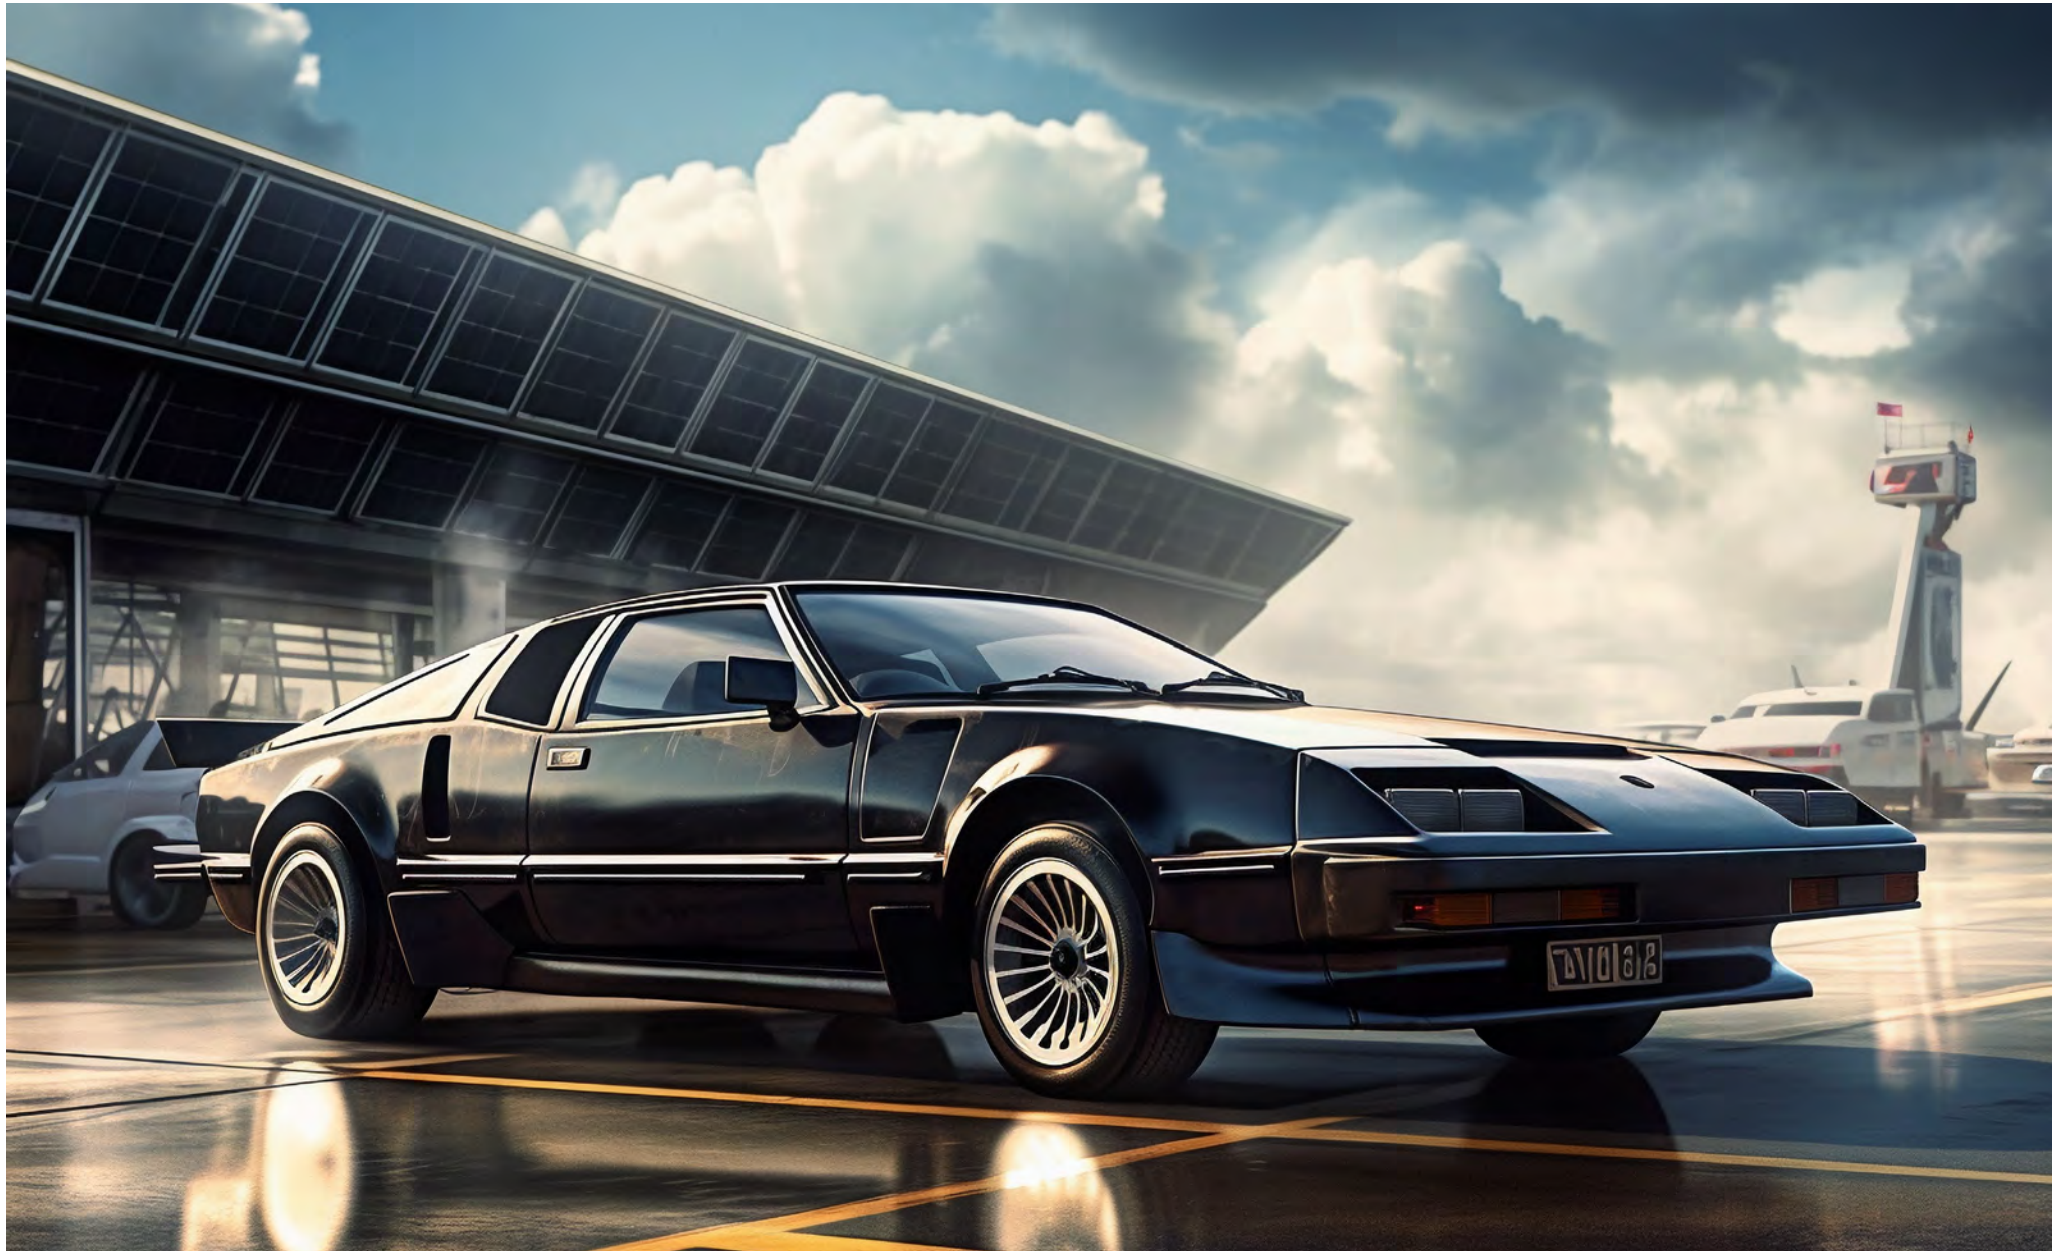

/ prototypes

Midjourney

BISS
REACTS

BISS
REACTS

BISS
REACTS

BODIES
REPAIRS

Ford QV Special "8"
1976 - USA

Porsche Laser X
1989 - Germany

Mazda Speedsail
1979 - Japan

Chrysler Daytona RS
1992 - USA

Honda Ultima SL
1991 - Japan

Lamborghini Torreno
1987 - Italy

Citroen Horizon
1987 - France

Jaguar XCR
1994 - UK

Renault 5 V8
1992 - France

Nissan GTX Omni
2003 - Japan